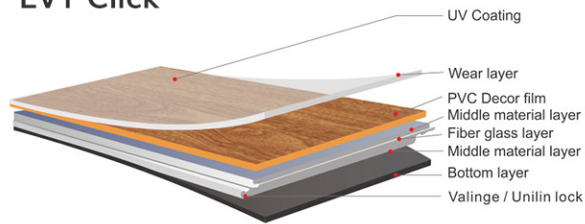

## LVT COLLECTION

The LVT collection brings a trendy variety of wood decors available in registered embossing and XL format. With realistic surface textures, the collection allows you to see the grains and knots just like real woods. It is suitable both for residential and commercial areas. You also have a choice when it comes to installation: all designs are available for gluing, loose lay and innovative click systems core.

### LVT Click